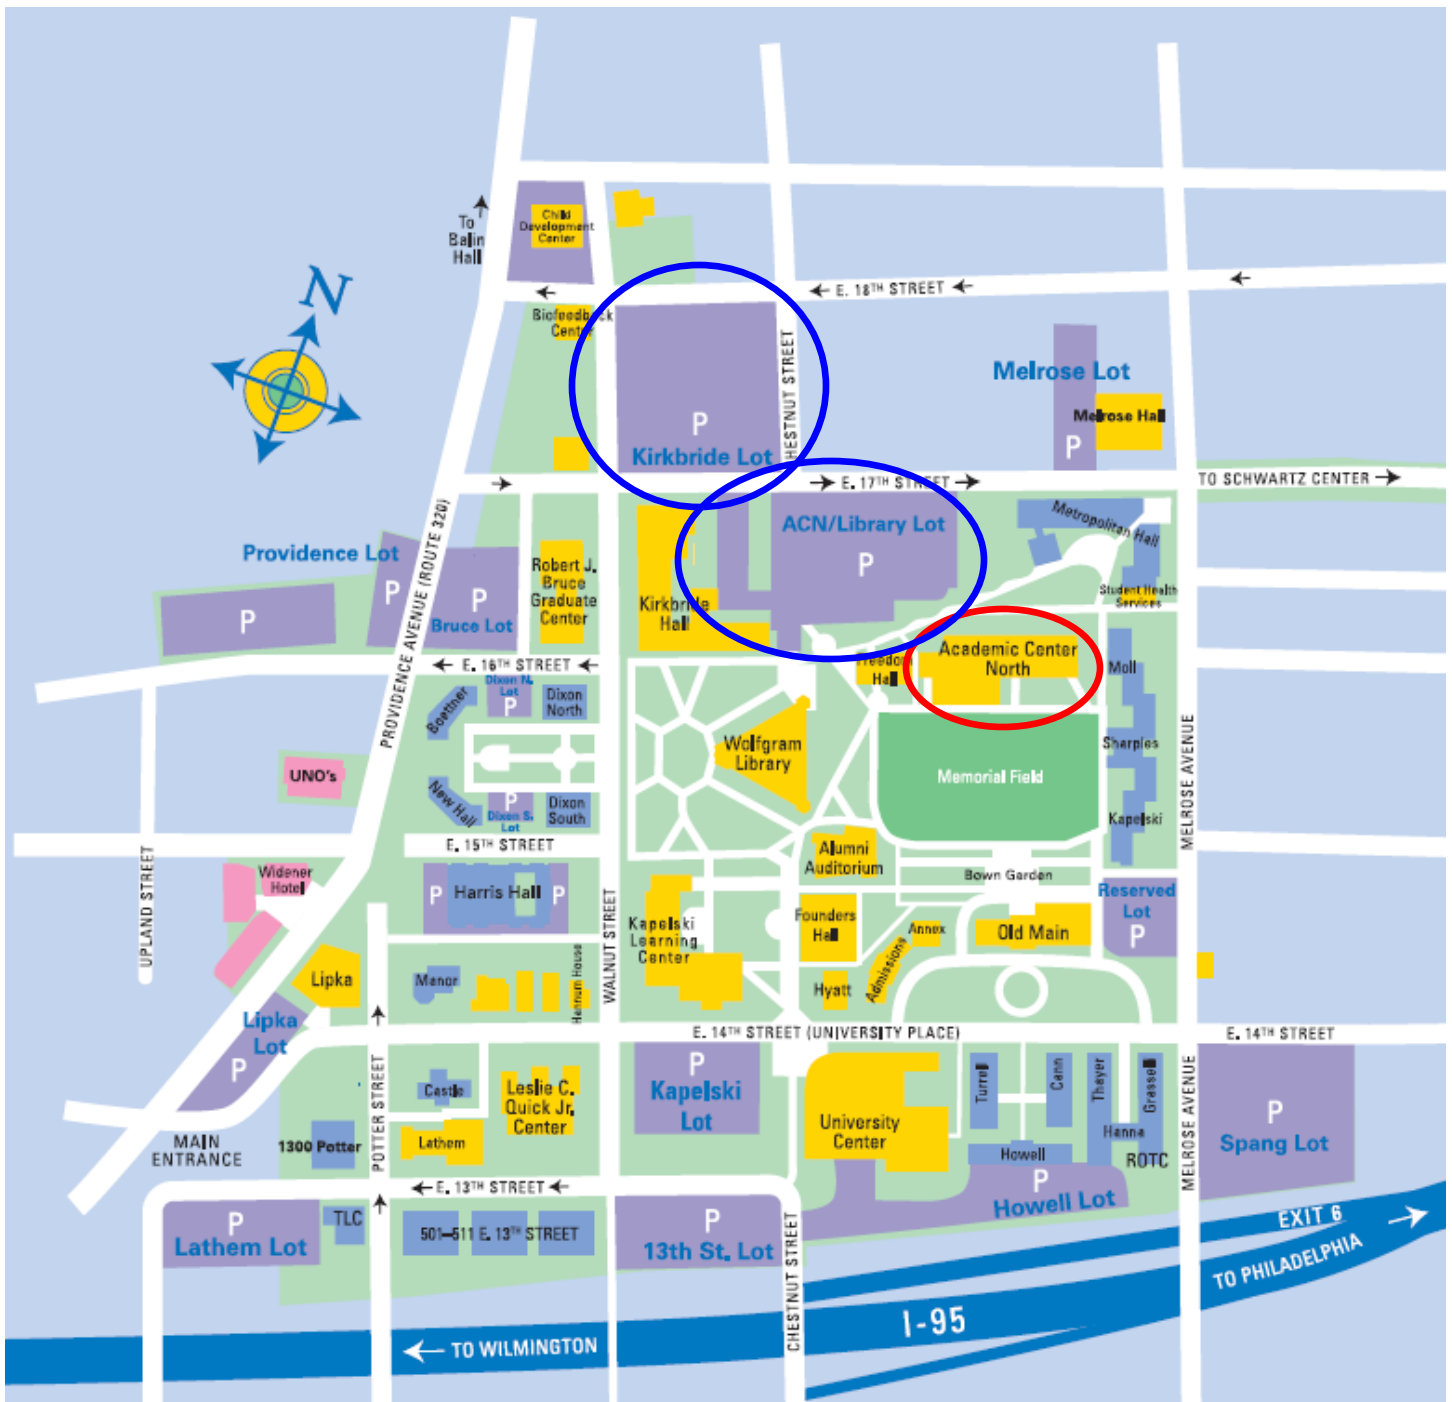

# Widener University Campus Map

One University Pl, Chester, PA 19013

Building: Academic Center North (ACN) is circled in **RED**

Parking Lots: Are circled in **BLUE**

Widener University  
One University Pl, Chester, PA

Academic Center North (ACN),  
Ground Floor Room 140

- DEPARTMENT LEGEND
- ADMIN
  - CLASSROOM
  - CLINICAL LAB
  - EXISTING CORE & SUPPORT SPACE
  - FACULTY OFFICE
  - MEETING
  - STUDENT SPACE
  - SUPPORT